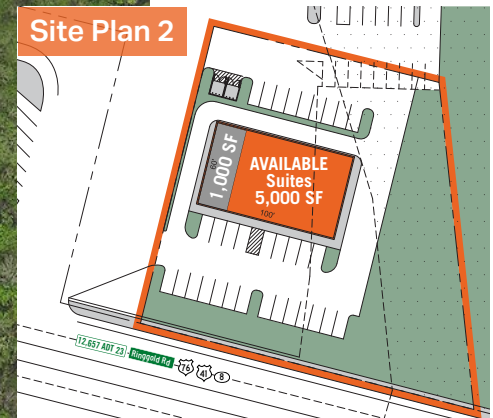

HAWKINS

Chattanooga, TN 6731 Ringgold Rd

FOR LEASE

**AVAILABLE
Pad
1.00 acre**

Available

- Pad – 1.00 acre

Demographics 2024

Population	
3 Mile Radius	47,638
5 Mile Radius	128,806
10 Mile Radius	321,863
Total Daytime Employees	
5 Mile Radius	98,938
Median Household Income	
3 Mile Radius	\$81,862
5 Mile Radius	\$89,273
10 Mile Radius	\$98,809