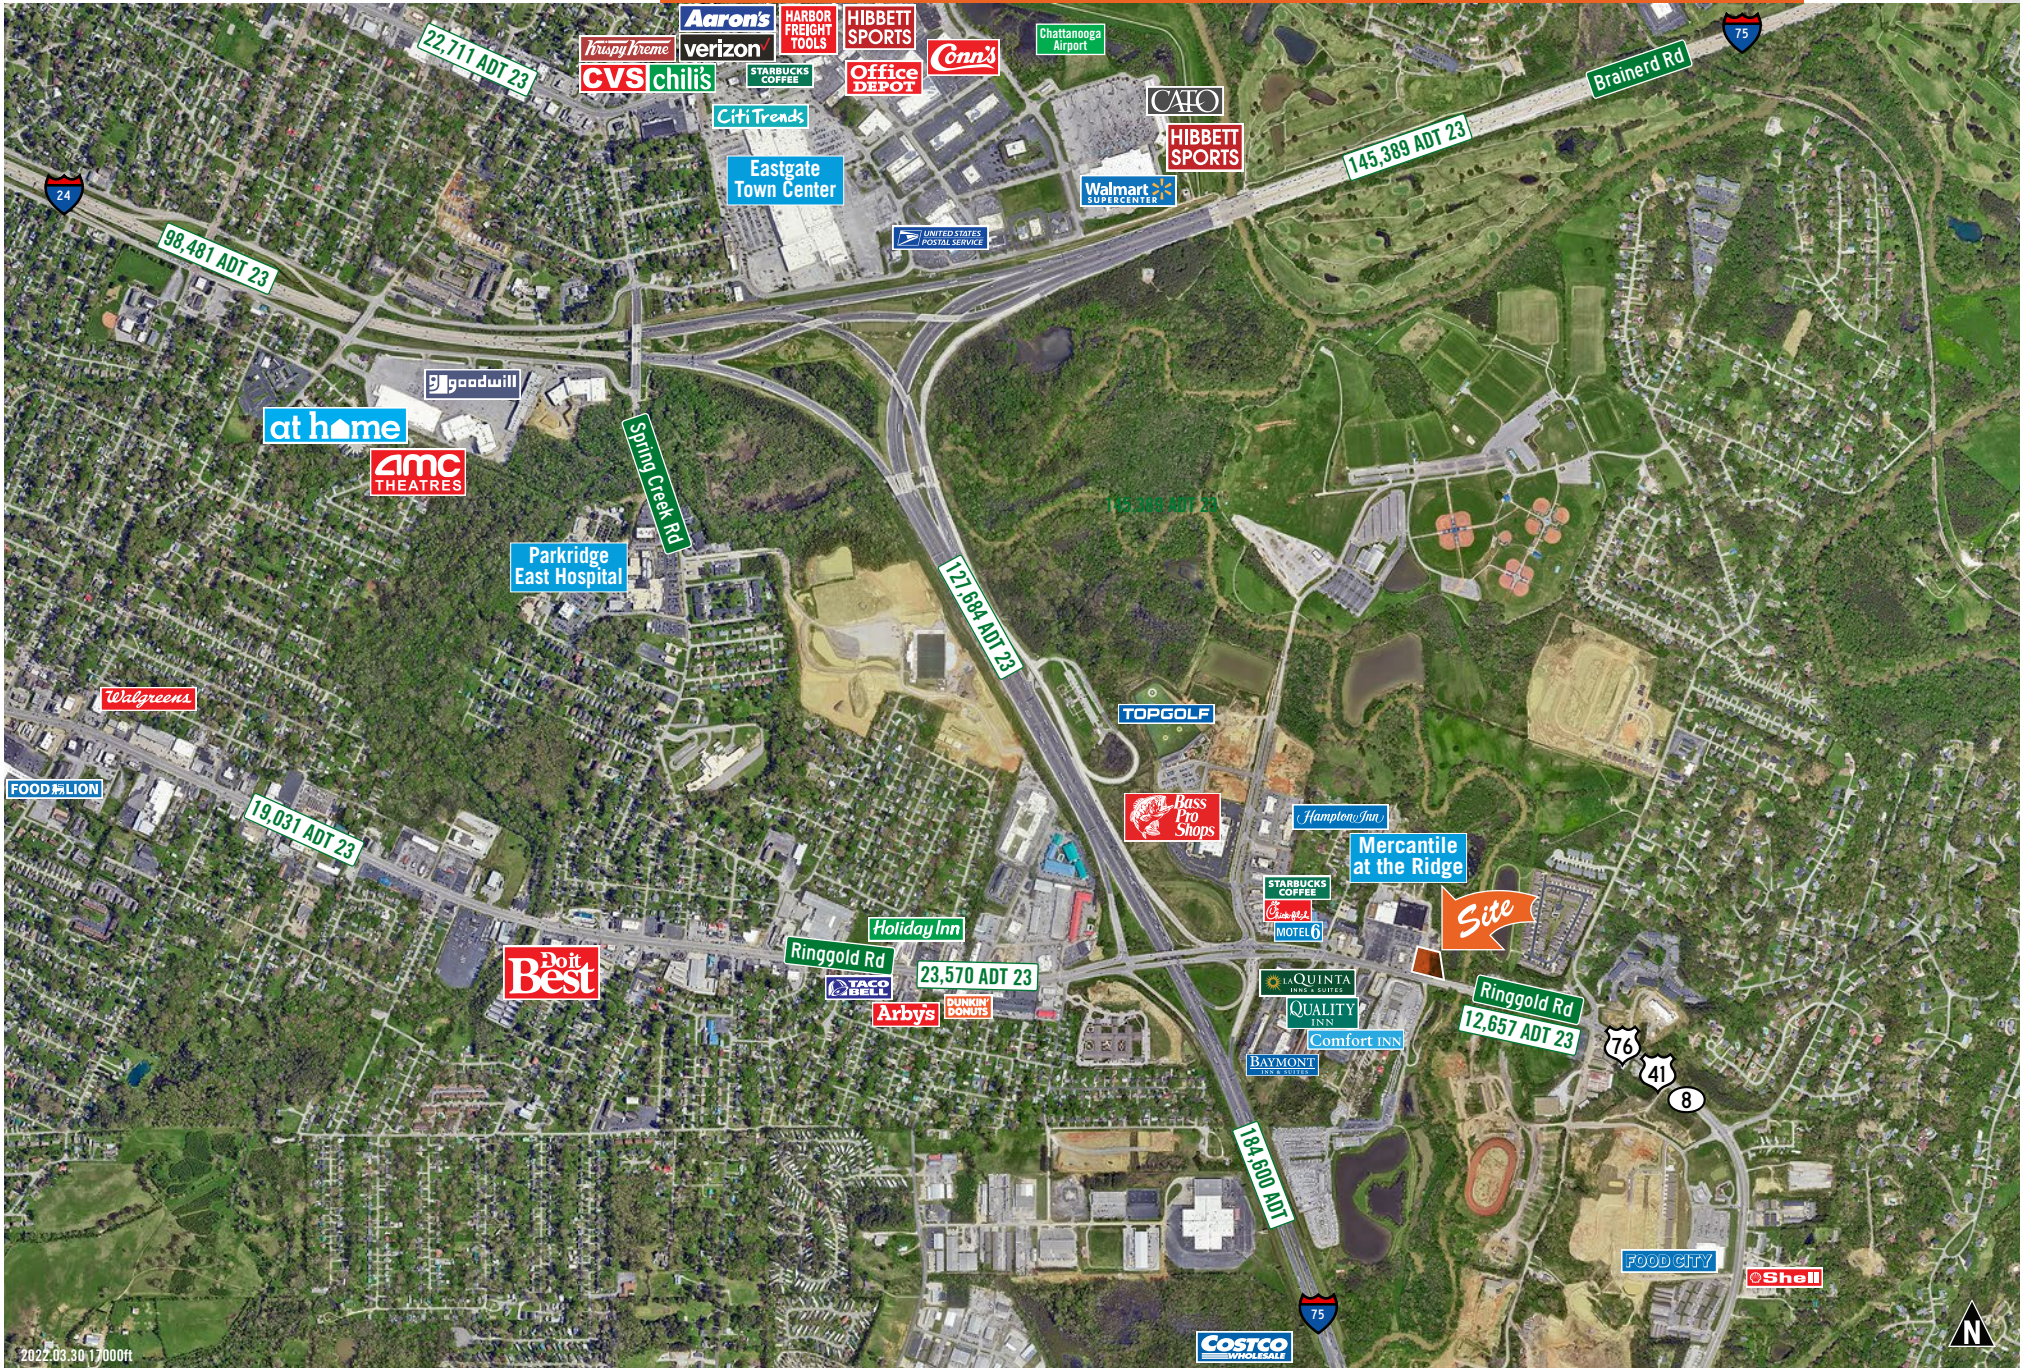

HAWKINS

Chattanooga, TN 6731 Ringgold Rd

FOR LEASE

**AVAILABLE
Pad
1.00 acre**

Available

- Pad – 1.00 acre

Demographics 2024

Population	
3 Mile Radius	47,638
5 Mile Radius	128,806
10 Mile Radius	321,863
Total Daytime Employees	
5 Mile Radius	98,938
Median Household Income	
3 Mile Radius	\$81,862
5 Mile Radius	\$89,273
10 Mile Radius	\$98,809