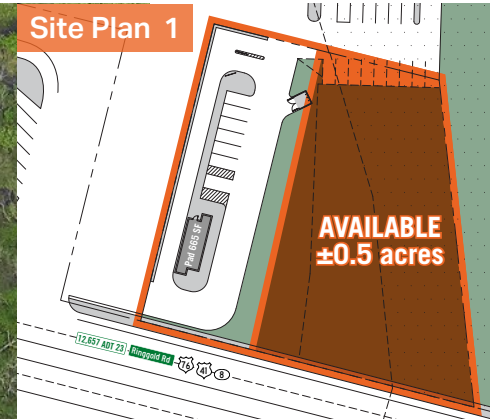

HAWKINS

Chattanooga, TN 6731 Ringgold Rd

FOR LEASE

**AVAILABLE
Pad
1.00 acre**

Available

- Pad – 1.00 acre

Demographics 2024

Population	
3 Mile Radius	47,638
5 Mile Radius	128,806
10 Mile Radius	321,863
Total Daytime Employees	
5 Mile Radius	98,938
Median Household Income	
3 Mile Radius	\$81,862
5 Mile Radius	\$89,273
10 Mile Radius	\$98,809